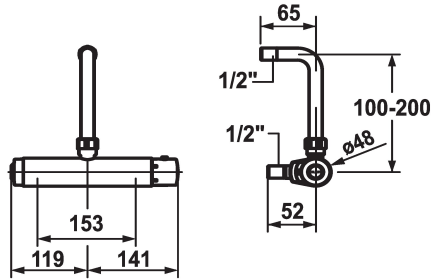

KWC IQUA

Thermostatic mixer - Automatic, low-contact - Shower

Modell-Linie: IQUA | 21.692.100.000OR
Valves | Termostaattiset sekoitusventtiilit

KWC-No.

123294

chromeline, AD 153, without wall connections, battery

123295

chromeline, AD 153, battery, without hand shower and hose

- * Automatic controled
- automatically closing mixer - with Start/Stop button D35
- * With mixing
- thermostat
- * Wall elbow
- * SkinProtect - Safety stop prevents scalding
- * Microprocessor-control