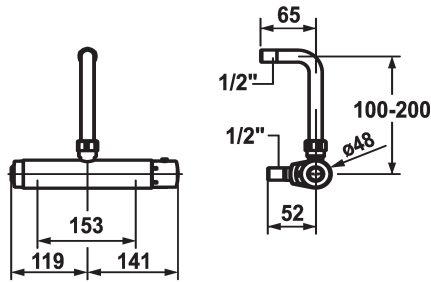

KWC IQUA

Thermostatic mixer - Automatic, low-contact - Shower

Modell-Linie: IQUA | 21.692.100.000OR

Ventielen | Thermostatische mengventielen

KWC-No.

123294

chromeline, AD 153, without wall connections, battery

123295

chromeline, AD 153, battery, without hand shower and hose

* Automatische besturing

- Zelfsluitende mengkraan - met Start/Stop bediening D35
- Met menging
- thermostaat

* Afvoerbocht in de wand

- SkinProtect - temperatuurgreep met veiligheidsstop tegen verbranding bij

* Microprocessor-besturing

- waterlooptijd - instelbaar, 45 seconden (fabrieksinstelling)
- 24- of 48-uurs hygiënespoeling activeerbaar

*Magneetventiel

* Levering:

- Batterij 6 V lithium waterdicht ommanteld
- levensduur bij 100 schakelingen/dag: 4 jaar

Technical Data

schroefverbindingen

doucheset

Stroomvoorziening

Kleurcode

Type installatie

Kraan type

Connection measure

ohne_Raccords

3

yes

F000

2

04

AD02