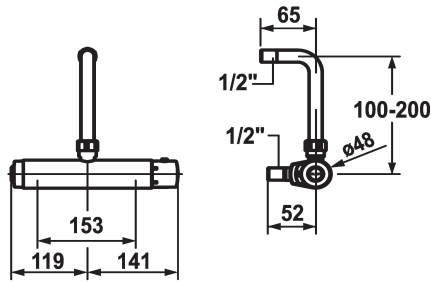

KWC IQUA

Thermostatic mixer - Automatic, low-contact - Shower

Modell-Linie: IQUA | 21.692.100.000OR

Ventielen | Thermostatische mengventielen

KWC-No.

123294

chromeline, AD 153, without wall connections, battery

Technical Data

Connection

doucheset

Stroomvoorziening

Kleurcode

Installation_type

Faucet_typ

Connection measure