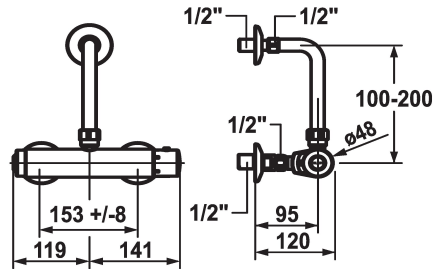

### KWC-No.

**123294**

chromeline, AD 153, without wall connections, battery

**123295**

chromeline, AD 153, battery, without hand shower and hose

\* Automatic controled

- automatically closing mixer - with Start/Stop button D35

\* Electrovalve

\* Wall connections 1/2" x 1/2", with shut-off valve L 40

\* Wall connection 1/2" x 1/2", shut-off valve L 30 (wall elbow)

\* Scope of delivery:

- Battery 6 V Lithium waterproof bonded

- lifespan at 100 circuits/day: 4 years

### Technical Data

Showerset
Power supply
Color code
Installation type
Faucet_typ
Measure Height
Connection measure
material

without shower head, hose
battery
chromeline
Wall mounted
Display
232
150 +/- 8
Brass