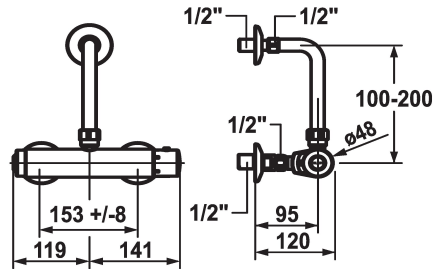

KWC IQUA

Thermostatic mixer - Automatic, low-contact - Shower

Modell-Linie: IQUA | 21.692.100.000

Valves | Termostaattiset sekoitusventtiilit

KWC-No.

123294

chromeline, AD 153, without wall connections, battery

123295

chromeline, AD 153, battery, without hand shower and hose

- Automatic controled
- automatically closing mixer - with Start/Stop button D35
- With mixing
- thermostat
- Wall elbow
- SkinProtect - Safety stop prevents scalding
- Microprocessor-control
- duration of water flow - adjustable, 45 seconds (factory setting)

- 24- or 48-hour-hygiene flushing activatable
- Electrovalve
- Wall connections 1/2" x 1/2", with shut-off valve L 40
- Wall connection 1/2" x 1/2", shut-off valve L 30 (wall elbow)
- Scope of delivery:
  - Battery 6 V Lithium waterproof bonded
  - lifespan at 100 circuits/day: 4 years

Tekniset tiedot

ATT-KWC-BRAUSEGARNITUR

ATT-KWC-STROMVERSORGUNG

ATT-KWC-FARBCODE

Installation_type

Faucet_typ

Measure_Height

Connection measure

Materiaali

IviCode

ohne_Brause_Schlauch

Batterie

chromeline

Seinäasennus

04

232

150+/-8

Messinki

0