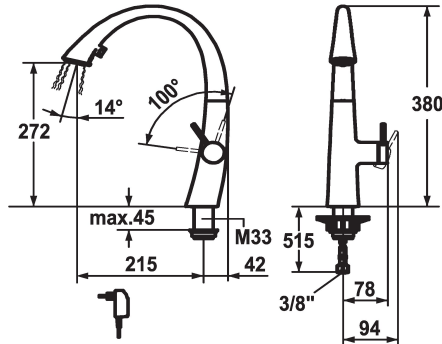

## KWC ZOE

Lever mixer - Kitchen - with LEDShine

Modell-Linie: ZOE | 10.201.122.150FL

Umyvadlové armatury | Hydraulické armatury

### KWC-No.

**122916**  
chromeline, A 215, flexible connection hoses, mains receiver

**124353**  
matt black, A 215, flexible connection hoses, mains receiver

**122921**  
decor steel, A 215, flexible connection hoses, mains receiver

### ATT-KWC-FARBCODE

chromeline

matt black

decor steel

glacier white

- \* Lever mixer
- \* Lever installation only possible on the right side
- Child safety: cold water flow in lever position towards the front
- \* gap between wall and centre of mounting hole min. 42 mm
- \* TouchProtect - anti-scald protection thanks to the "double skin" principle
- \* Covered pull-out spray
- ergonomic spout alignment, shape and handling
- SprayClean - easy to clean and actively prevents limescale buildup
- Neoperl® Cascade®
- PowerClean - needle spray mode, with automatic diverter reset
- integrated ON/OFF push-button with automatic shut-off after 30 minutes

- up to 500 mm pull-out length
- \* SwivelStop - hose guide, swivelling 270°, limitable to 120°
- \* EasyLock - a pull-out spray that easily slides back into place
- \* OptimalSpace - ample space for washing or working
- \* KWC cartridge S 25
- with ceramic discs
- flow rate and temperature continuously variable
- \* Flexible connection hoses 3/8"
- \* Fastening by means of threaded sleeve M33 x 1.5
- \* Mounting hole size ø35 mm
- \* Scope of delivery:
- Mains receiver 100-240 V / operating voltage 6.75 V / cable length 1100 mm