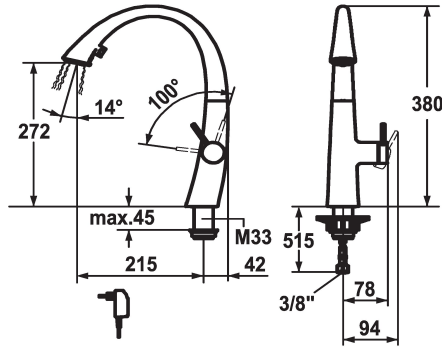

KWC ZOE

Lever mixer - Kitchen - with LEDShine

Modell-Linie: ZOE | 10.201.122.150FL

Taps | Manual taps