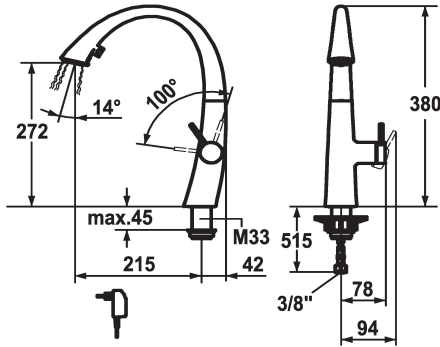

KWC ZOE

Lever mixer - Kitchen - with LEDShine

Modell-Linie: ZOE | 10.201.122.150FL

Hanat | Käsi­käyt­toiset hanat

KWC-No.

122916
chromeline, A 215, flexible connection hoses, mains receiver

124353
matt black, A 215, flexible connection hoses, mains receiver

122921
decor steel, A 215, flexible connection hoses, mains receiver

123307
glacier white, A 215, flexible connection hoses, mains receiver

ATT-KWC-FARBCODE

chromeline

matt black

decor steel

glacier white

- * Lever mixer
- * Lever installation only possible on the right side
- Child safety: cold water flow in lever position towards the front
- * gap between wall and centre of mounting hole min. 42 mm
- * TouchProtect - anti-scald protection thanks to the "double skin" principle
- * Covered pull-out spray
- ergonomic spout alignment, shape and handling
- SprayClean - easy to clean and actively prevents limescale buildup
- Neoperl® Cascade®
- PowerClean - needle spray mode, with automatic diverter reset
- integrated ON/OFF push-button with automatic shut-off after 30 minutes

- up to 500 mm pull-out length
- * SwivelStop - hose guide, swivelling 270°, limitable to 120°
- * EasyLock - a pull-out spray that easily slides back into place
- * OptimalSpace - ample space for washing or working
- * KWC cartridge S 25
- with ceramic discs
- flow rate and temperature continuously variable
- * Flexible connection hoses 3/8"
- * Fastening by means of threaded sleeve M33 x 1.5
- * Mounting hole size ø35 mm
- * Scope of delivery:
- Mains receiver 100-240 V / operating voltage 6.75 V / cable length 1100 mm