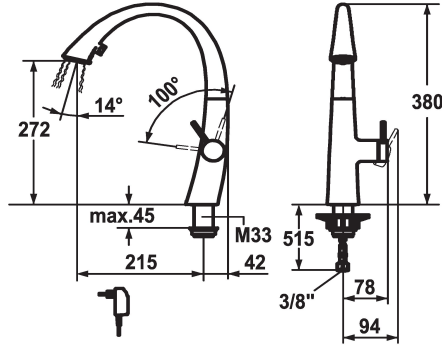

KWC ZOE

Lever mixer - Kitchen - with LEDShine

Modell-Linie: ZOE | 10.201.122.150FL

Armatura umywalkowa | Armatura jednouchwytowa

KWC-No.

122916
chromeline, A 215, flexible connection hoses, mains receiver

124353
matt black, A 215, flexible connection hoses, mains receiver

122921
decor steel, A 215, flexible connection hoses, mains receiver

123307
glacier white, A 215, flexible connection hoses, mains receiver

ATT-KWC-FARBCODE

chromeline

matt black

decor steel

glacier white

- * Lever mixer
- * Lever installation only possible on the right side
- Child safety: cold water flow in lever position towards the front
- * gap between wall and centre of mounting hole min. 42 mm
- * TouchProtect - anti-scald protection thanks to the "double skin" principle
- * Covered pull-out spray
- ergonomic spout alignment, shape and handling
- SprayClean - easy to clean and actively prevents limescale buildup
- Neoperl® Cascade®
- PowerClean - needle spray mode, with automatic diverter reset
- integrated ON/OFF push-button with automatic shut-off after 30 minutes

- up to 500 mm pull-out length
- * SwivelStop - hose guide, swivelling 270°, limitable to 120°
- * EasyLock - a pull-out spray that easily slides back into place
- * OptimalSpace - ample space for washing or working
- * KWC cartridge S 25
- with ceramic discs
- flow rate and temperature continuously variable
- * Flexible connection hoses 3/8"
- * Fastening by means of threaded sleeve M33 x 1.5
- * Mounting hole size ø35 mm
- * Scope of delivery:
- Mains receiver 100-240 V / operating voltage 6.75 V / cable length 1100 mm