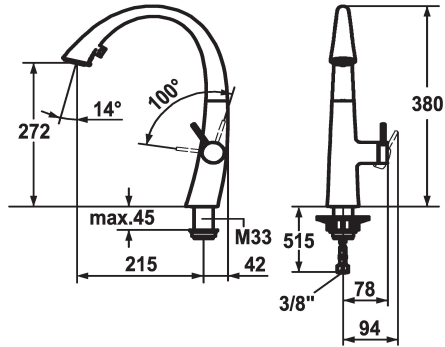

## KWC ZOE Lever mixer - Kitchen

Modell-Linie: ZOE | 10.201.102.150FL  
Hanat | Käsikäyttöiset hanat

### ATT-KWC-FARBCODE

chromeline

decor steel

glacier white

matt black

- \* Lever mixer
- \* Lever installation only possible on the right side
- Child safety: cold water flow in lever position towards the front
- \* gap between wall and centre of mounting hole min. 42 mm
- \* TouchProtect - anti-scald protection thanks to the "double skin" principle
- \* Covered pull-out spray
- ergonomic spout alignment, shape and handling
- SprayClean - easy to clean and actively prevents limescale buildup
- Neoperl® Cascade®

- PowerClean - needle spray mode, with automatic diverter reset
- up to 500 mm pull-out length
- \* SwivelStop - hose guide, swivelling 270°, limitable to 120°
- \* EasyLock - a pull-out spray that easily slides back into place
- \* OptimalSpace - ample space for washing or working
- \* KWC cartridge S 25
- with ceramic discs
- flow rate and temperature continuously variable
- \* Flexible connection hoses 3/8"
- \* Fastening by means of threaded sleeve M33 x 1.5
- \* Mounting hole size ø35 mm

Standmontage

Faucet\_typ

01

ATT-KWC-BAUFORM

J-Spout

Measure\_Height

380

G\_Acoustic group