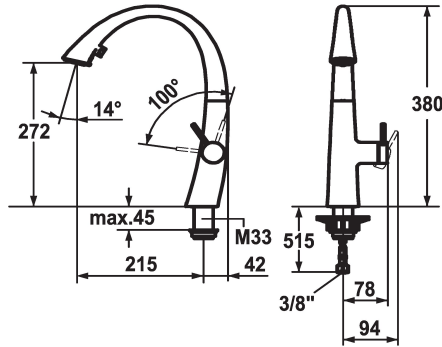

KWC ZOE Lever mixer - Kitchen

Modell-Linie: ZOE | 10.201.102.150FL
Kranar | Hydraulické armatúry

KWC-No.

122926
chromeline, A 215, flexible connection hoses

122931
decor steel, A 215, flexible connection hoses

123312
glacier white, A 215, flexible connection hoses

124349
matt black, A 215, flexible connection hoses

ATT-KWC-FARBCODE

chromeline

decor steel

glacier white

matt black

- * Lever mixer
- * Lever installation only possible on the right side
- Child safety: cold water flow in lever position towards the front
- * gap between wall and centre of mounting hole min. 42 mm
- * TouchProtect - anti-scald protection thanks to the "double skin" principle
- * Covered pull-out spray
- ergonomic spout alignment, shape and handling
- SprayClean - easy to clean and actively prevents limescale buildup
- Neoperl® Cascade®

- PowerClean - needle spray mode, with automatic diverter reset
- up to 500 mm pull-out length
- * SwivelStop - hose guide, swivelling 270°, limitable to 120°
- * EasyLock - a pull-out spray that easily slides back into place
- * OptimalSpace - ample space for washing or working
- * KWC cartridge S 25
- with ceramic discs
- flow rate and temperature continuously variable
- * Flexible connection hoses 3/8"
- * Fastening by means of threaded sleeve M33 x 1.5
- * Mounting hole size ø35 mm

Standmontage

Faucet_typ

01

ATT-KWC-BAUFORM

J-Auslauf

Measure_Height

380

G_Acoustic group