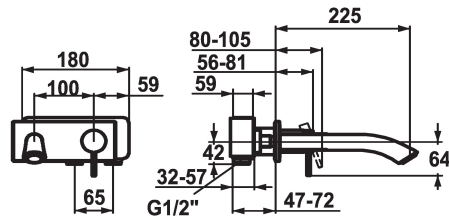

## KWC ZOE

Trim kit - Lever mixer - Basin

Modell-Linie: ZOE | 11.202.034.000

Umyvadlové armatury | Hydraulické armatury

### KWC-No.

**123335**  
chromeline, A 225, Trim kit

**123339**  
chromeline, A 175, Trim kit

- \* Trim kit Lever mixer
- \* Fixed spout
- Neoperl® Caché®
- \* OptimalSpace - ample space for washing or working
- \* KWC cartridge S 25
- with ceramic discs

### Projection\_A

A225

A175

- flow rate and temperature continuously variable
- \* To be ordered separately:
- Unit for concealed installation ½" 39.193.400.931
- \* To be ordered separately (optional or if necessary):
- Extension set 20 mm Z.536.333