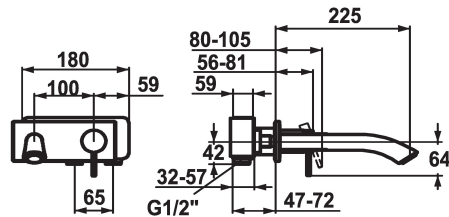

KWC ZOE Trim kit - Lever mixer - Basin

Modell-Linie: ZOE | 11.202.034.000
Taps | Manual taps

KWC-No.

123335
chromeline, A 225, Trim kit

123339
chromeline, A 175, Trim kit

- * Trim kit Lever mixer
- * Fixed spout
- Neoperl® Caché®
- * OptimalSpace - ample space for washing or working
- * KWC cartridge S 25
- with ceramic discs

Projection_A

A 225

A 175

- flow rate and temperature continuously variable
- * To be ordered separately:
- Unit for concealed installation ½" 39.193.400.931
- * To be ordered separately (optional or if necessary):
- Extension set 20 mm Z.536.333

Technical Data

Flow rate
Spout
Diameter
Handling
Color code
Installation_type
Faucet_typ
Acoustic group
Concealed_unit
Projection_A
Energy Label
Dimension Water outlet
material

5 l/min (3 bar)
fixed
173 x 74
front lever
chrome
Wall mounted
Faucet
Battery1
Trim kit
A 225
B
30
Brass