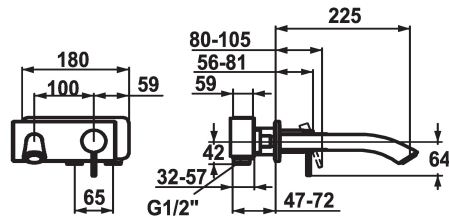

KWC ZOE Trim kit - Lever mixer - Basin

Modell-Linie: ZOE | 11.202.034.000
Taps | Manual taps

KWC-No.

123335
chromeline, A 225, Trim kit

123339
chromeline, A 175, Trim kit

- * Trim kit Lever mixer
- * Fixed spout
- Neoperl® Caché®
- * OptimalSpace - ample space for washing or working
- * KWC cartridge S 25
- with ceramic discs

Projection A

A 225

A 175

- flow rate and temperature continuously variable
- * To be ordered separately:
- Unit for concealed installation ½" 39.193.400.931
- * To be ordered separately (optional or if necessary):
- Extension set 20 mm Z.536.333

Technical Data

Flow rate
Spout
Diameter
Handling
Color code
Installation type
Faucet_typ
Acoustic group
Concealed unit
Projection A
Energy label
Dimension Water outlet
material

5 l/min (3 bar)
fixed
173 x 74
front lever
chromeline
Wall mounted
Faucet
yes
Trim kit
A 225
B
30
Brass