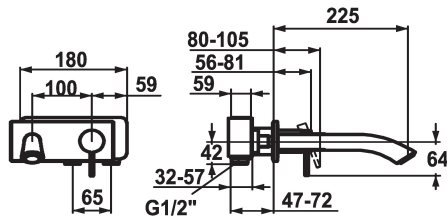

KWC ZOE

Trim kit - Lever mixer - Basin

Modell-Linie: ZOE | 11.202.034.000

Hanat | Käsi käyttöiset hanat

KWC-No.

123335
chromeline, A 225, Trim kit

123339
chromeline, A 175, Trim kit

- * Trim kit Lever mixer
- * Fixed spout
- Neoperl® Caché®
- * OptimalSpace - ample space for washing or working
- * KWC cartridge S 25
- with ceramic discs

Projection_A

A225

A175

- flow rate and temperature continuously variable
- * To be ordered separately:
- Unit for concealed installation ½" 39.193.400.931
- * To be ordered separately (optional or if necessary):
- Extension set 20 mm Z.536.333