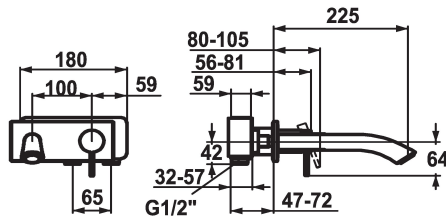

KWC ZOE

Trim kit - Lever mixer - Basin

Modell-Linie: ZOE | 11.202.034.000

Armatura umywalkowa | Armatura jednouchwytowa

KWC-No.

123335
chromeline, A 225, Trim kit

123339
chromeline, A 175, Trim kit

- * Trim kit Lever mixer
- * Fixed spout
- Neoperl® Caché®
- * OptimalSpace - ample space for washing or working
- * KWC cartridge S 25
- with ceramic discs

Projection_A

A225

A175

- flow rate and temperature continuously variable
- * To be ordered separately:
- Unit for concealed installation ½" 39.193.400.931
- * To be ordered separately (optional or if necessary):
- Extension set 20 mm Z.536.333

Dane techniczne

A_Spout_Spray

ATT-KWC-AUSLAUF

średnicy

Handling

ATT-KWC-FARBCODE

Installation_type

Faucet_typ