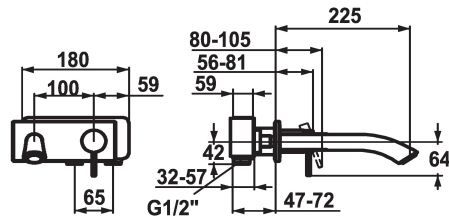

## KWC ZOE

Trim kit - Lever mixer - Basin

Modell-Linie: ZOE | 11.202.034.000

Kranar | Hydraulické armatúry

### KWC-No.

**123335**  
chromeline, A 225, Trim kit

**123339**  
chromeline, A 175, Trim kit

- \* Trim kit Lever mixer
- \* Fixed spout
- Neoperl® Caché®
- \* OptimalSpace - ample space for washing or working
- \* KWC cartridge S 25
- with ceramic discs

### Projection\_A

A225

A175

- flow rate and temperature continuously variable
- \* To be ordered separately:
- Unit for concealed installation ½" 39.193.400.931
- \* To be ordered separately (optional or if necessary):
- Extension set 20 mm Z.536.333

### Technical Data

A\_Spout\_Spray

5 l/min (3 bar)

ATT-KWC-AUSLAUF

fest

Diameter

173x74

Handling