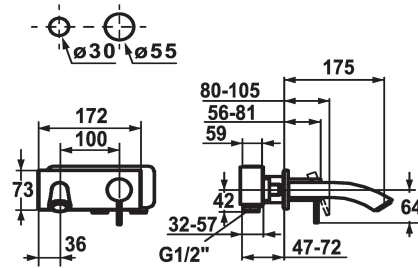

## KWC ZOE

Trim kit - Lever mixer - Basin

Modell-Linie: ZOE | 11.202.033.000

Umyvadlové armatury | Hydraulické armatury

### KWC-No.

**123335**  
chromeline, A 225, Trim kit

**123339**  
chromeline, A 175, Trim kit

- \* Trim kit Lever mixer
- \* Fixed spout
- Neoperl® Caché®
- \* OptimalSpace - ample space for washing or working
- \* KWC cartridge S 25
- with ceramic discs

### Projection\_A

A225

A175

- flow rate and temperature continuously variable
- \* To be ordered separately:
- Unit for concealed installation ½" 39.193.400.931
- \* To be ordered separately (optional or if necessary):
- Extension set 20 mm Z.536.333

G\_Acoustic group

ATT-KWC-UNTERPUTZ

Projection\_A

EnergyLabelCH

ATT-KWC-MASS-WASSERAUSTRITT

Materiál

5 l/min (3 bar)

fixovaná