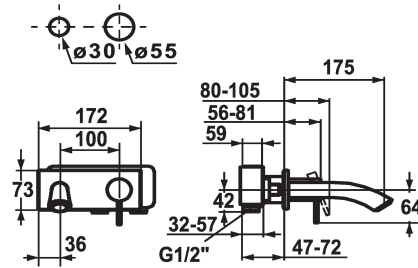

KWC ZOE

Trim kit - Lever mixer - Basin

Modell-Linie: ZOE | 11.202.033.000

Taps | Manual taps

KWC-No.

123335
chromeline, A 225, Trim kit

123339
chromeline, A 175, Trim kit

- * Trim kit Lever mixer
- * Fixed spout
- Neoperl® Caché®
- * OptimalSpace - ample space for washing or working
- * KWC cartridge S 25
- with ceramic discs

Projection A

A 225

A 175

- flow rate and temperature continuously variable
- * To be ordered separately:
- Unit for concealed installation ½" 39.193.400.931
- * To be ordered separately (optional or if necessary):
- Extension set 20 mm Z.536.333

Technical Data

Flow rate
Spout
Diameter
Handling
Color code
Installation type
Faucet_typ
Acoustic group
Concealed unit
Projection A
Energy label
Dimension Water outlet
material

5 l/min (3 bar)
fixed
173 x 74
front lever
chromeline
Wall mounted
Faucet
yes
Trim kit
A 175
B
30
Brass

Mandatory Accessories

KWC ZOE

Trim kit - Lever mixer - Basin

Modell-Linie: ZOE | 11.202.033.000

Taps | Manual taps

ZOE Concealed unit

122253

39.193.400.931
