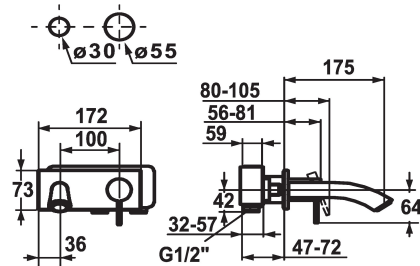

KWC ZOE

Trim kit - Lever mixer - Basin

Modell-Linie: ZOE | 11.202.033.000

Taps | Manual taps

KWC-No.

123335
chromeline, A 225, Trim kit

123339
chromeline, A 175, Trim kit

- * Trim kit Lever mixer
- * Fixed spout
- Neoperl® Caché®
- * OptimalSpace - ample space for washing or working
- * KWC cartridge S 25
- with ceramic discs

Projection A

A 225

A 175

- flow rate and temperature continuously variable
- * To be ordered separately:
- Unit for concealed installation ½" 39.193.400.931
- * To be ordered separately (optional or if necessary):
- Extension set 20 mm Z.536.333

Technical Data

Flow rate
Spout
Diameter
Handling
Color code
Installation type
Faucet_typ
Acoustic group
Concealed unit
Projection A
Energy label
Dimension Water outlet
material

5 l/min (3 bar)
fixed
173 x 74
front lever
chromeline
Wall mounted
Faucet
yes
Trim kit
A 175
B
30
Brass

Mandatory Accessories

KWC ZOE

Trim kit - Lever mixer - Basin

Modell-Linie: ZOE | 11.202.033.000

Taps | Manual taps

ZOE Concealed unit

122253

39.193.400.931
