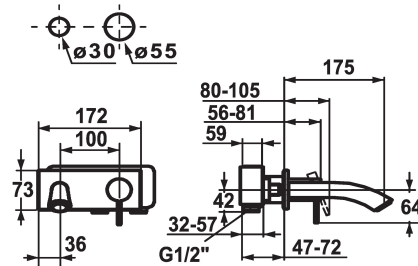

KWC ZOE

Trim kit - Lever mixer - Basin

Modell-Linie: ZOE | 11.202.033.000

Hanat | Käsi­käyt­toiset hanat

KWC-No.

123335
chromeline, A 225, Trim kit

123339
chromeline, A 175, Trim kit

- * Trim kit Lever mixer
- * Fixed spout
- Neoperl® Caché®
- * OptimalSpace - ample space for washing or working
- * KWC cartridge S 25
- with ceramic discs

Projection_A

A225

A175

- flow rate and temperature continuously variable
- * To be ordered separately:
- Unit for concealed installation ½" 39.193.400.931
- * To be ordered separately (optional or if necessary):
- Extension set 20 mm Z.536.333

Tekniset tiedot

A_Spout_Spray

Spout

Halkaisija

Handling

ATT-KWC-FARBCODE

Installation_type

Faucet_typ

G_Acoustic group

ATT-KWC-UNTERPUTZ

Projection_A

EnergyLabelCH

ATT-KWC-MASS-WASSERAUSTRITT

Materiaali

IviCode

5 l/min (3 bar)