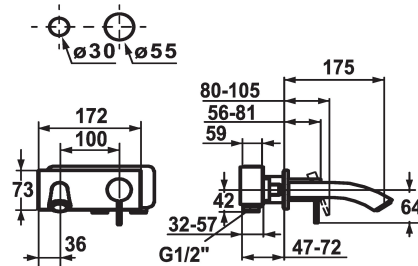

KWC ZOE

Trim kit - Lever mixer - Basin

Modell-Linie: ZOE | 11.202.033.000

Kranar | Hydraulické armatury

KWC-No.

123335
chromeline, A 225, Trim kit

123339
chromeline, A 175, Trim kit

- * Trim kit Lever mixer
- * Fixed spout
- Neoperl® Caché®
- * OptimalSpace - ample space for washing or working
- * KWC cartridge S 25
- with ceramic discs

Projection_A

A225

A175

- flow rate and temperature continuously variable
- * To be ordered separately:
- Unit for concealed installation ½" 39.193.400.931
- * To be ordered separately (optional or if necessary):
- Extension set 20 mm Z.536.333

Technical Data

A_Spout_Spray

ATT-KWC-AUSLAUF

Diameter

Handling

ATT-KWC-FARBCODE

Installation_type

Faucet_typ

G_Acoustic group

ATT-KWC-UNTERPUTZ

Projection_A

EnergyLabelCH

ATT-KWC-MASS-WASSERAUSTRITT

Material

5 l/min (3 bar)

fest