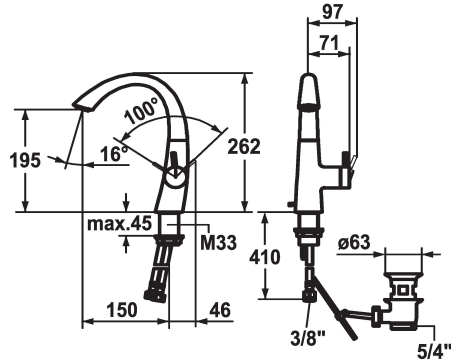

KWC ZOE Lever mixer - Basin

Modell-Linie: ZOE | 12.208.131.000FL
Umyvadlové armatury | Hydraulické armatury

KWC-No.

123341
chromeline, A 150, flexible connection hoses, with pop-up valve

123343
chromeline, A 150, flexible connection hoses, without pop-up valve

- * Lever mixer
- * Lever installation only possible on the right side
- Child safety: cold water flow in lever position towards the front
- * gap between wall and centre of mounting hole min. 45 mm
- * EcoProtect - water-saving device
- * Swivel spout 90°
- Neoperl® Caché®
- * OptimalSpace - ample space for washing or working

ATT-KWC- ABLAUFGARNITUR

mit_Ablaufgarnitur

ohne_Ablaufgarnitur

- * KWC cartridge S 25
- with ceramic discs
- flow rate and temperature continuously variable
- * Flexible connection hoses 3/8"
- * Fastening by means of threaded sleeve M33 x 1.5
- * Mounting hole size ø35 mm
- * Scope of delivery:
- KWC pop-up valve Z.538.581.000

Faucet_typ

Measure_Height

G_Acoustic group

Projection_A

EnergyLabelCH

ATT-KWC-MASS-WASSERAUSTRITT

Material

6 l/min (3 bar)