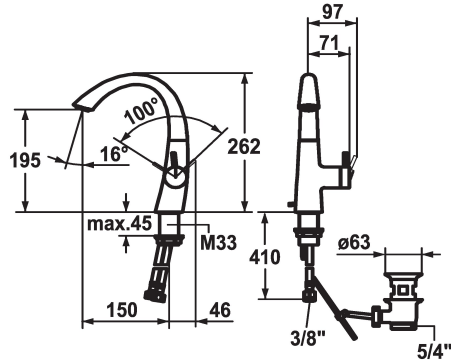

KWC ZOE Lever mixer - Basin

Modell-Linie: ZOE | 12.208.131.000FL
Taps | Manual taps

KWC-No.

123341
chromeline, A 150, flexible connection hoses, with pop-up valve

123343
chromeline, A 150, flexible connection hoses, without pop-up valve

- * Lever mixer
- * Lever installation only possible on the right side
- Child safety: cold water flow in lever position towards the front
- * gap between wall and centre of mounting hole min. 45 mm
- * EcoProtect - water-saving device
- * Swivel spout 90°
- Neoperl® Caché®
- * OptimalSpace - ample space for washing or working

pop-up valve

with pop-up valve

without pop-up valve

- * KWC cartridge S 25
- with ceramic discs
- flow rate and temperature continuously variable
- * Flexible connection hoses 3/8"
- * Fastening by means of threaded sleeve M33 x 1.5
- * Mounting hole size ø35 mm
- * Scope of delivery:
- KWC pop-up valve Z.538.581.000

Technical Data

Flow rate
pop-up valve
Connection
Spout
Handling
Color code
Installation type
Faucet_typ
Measure Height
Acoustic group
Projection A
Energy label
Dimension Water outlet
material

6 l/min (3 bar)
with pop-up valve
Flexible connection hoses
swivel
side lever
chromeline
Pillar installation
Faucet
262
yes
A 150
A
195
MESSING