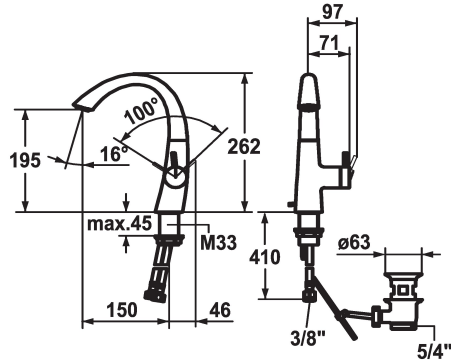

KWC ZOE Lever mixer - Basin

Modell-Linie: ZOE | 12.208.131.000FL
Hanat | Käsi­käyt­toiset hanat

KWC-No.

123341
chromeline, A 150, flexible connection hoses, with pop-up valve

123343
chromeline, A 150, flexible connection hoses, without pop-up valve

- * Lever mixer
- * Lever installation only possible on the right side
- Child safety: cold water flow in lever position towards the front
- * gap between wall and centre of mounting hole min. 45 mm
- * EcoProtect - water-saving device
- * Swivel spout 90°
- Neoperl® Caché®
- * OptimalSpace - ample space for washing or working

ATT-KWC- ABLAUF­GARNITUR

mit_Ablaufgarnitur

ohne_Ablaufgarnitur

- * KWC cartridge S 25
- with ceramic discs
- flow rate and temperature continuously variable
- * Flexible connection hoses 3/8"
- * Fastening by means of threaded sleeve M33 x 1.5
- * Mounting hole size ø35 mm
- * Scope of delivery:
- KWC pop-up valve Z.538.581.000

6 l/min (3 bar)

mit_Ablaufgarnitur

Flexible_Anschluss­schläuche

schwenkbar

seitenbedient

chromeline

Standmontage

01