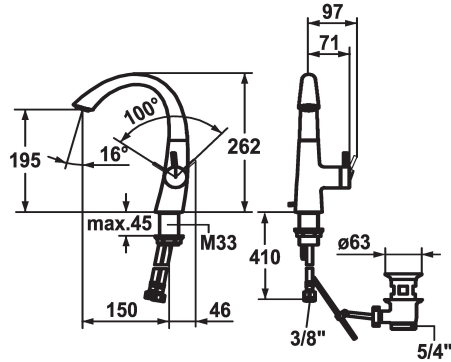

KWC ZOE Lever mixer - Basin

Modell-Linie: ZOE | 12.208.131.000FL
Kranar | Hydraulické armatúry

KWC-No.

123341
chromeline, A 150, flexible connection hoses, with pop-up valve

123343
chromeline, A 150, flexible connection hoses, without pop-up valve

- * Lever mixer
- * Lever installation only possible on the right side
- Child safety: cold water flow in lever position towards the front
- * gap between wall and centre of mounting hole min. 45 mm
- * EcoProtect - water-saving device
- * Swivel spout 90°
- Neoperl® Caché®
- * OptimalSpace - ample space for washing or working

ATT-KWC- ABLAUFGARNITUR

mit_Ablaufgarnitur

ohne_Ablaufgarnitur

- * KWC cartridge S 25
- with ceramic discs
- flow rate and temperature continuously variable
- * Flexible connection hoses 3/8"
- * Fastening by means of threaded sleeve M33 x 1.5
- * Mounting hole size ø35 mm
- * Scope of delivery:
- KWC pop-up valve Z.538.581.000

Faucet_typ

Measure_Height

G_Acoustic group

Projection_A

EnergyLabelCH

ATT-KWC-MASS-WASSERAUSTRITT

Material

6 l/min (3 bar)