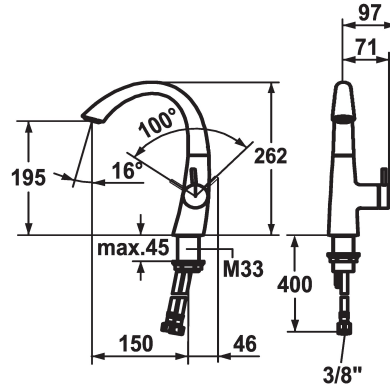

KWC ZOE Lever mixer - Basin

Modell-Linie: ZOE | 12.208.141.000FL
Taps | Manual taps

KWC-No.

123341
chromeline, A 150, flexible connection hoses, with pop-up valve

123343
chromeline, A 150, flexible connection hoses, without pop-up valve

- * Lever mixer
- * Lever installation only possible on the right side
- Child safety: cold water flow in lever position towards the front
- * gap between wall and centre of mounting hole min. 45 mm
- * EcoProtect - water-saving device
- * Swivel spout 90°
- Neoperl® Caché®

pop-up valve

with pop-up valve

without pop-up valve

- * OptimalSpace - ample space for washing or working
- * KWC cartridge S 25
- with ceramic discs
- flow rate and temperature continuously variable
- * Flexible connection hoses 3/8"
- * Fastening by means of threaded sleeve M33 x 1.5
- * Mounting hole size ø35 mm

Technical Data

Flow rate
pop-up valve
Connection
Spout
Handling
Color code
Installation type
Faucet_typ
Measure Height
Acoustic group
Projection A
Energy label
Dimension Water outlet
material

6 l/min (3 bar)
without pop-up valve
Flexible connection hoses
swivel
side lever
chromeline
Pillar installation
Faucet
262
yes
A 150
A
195
Brass