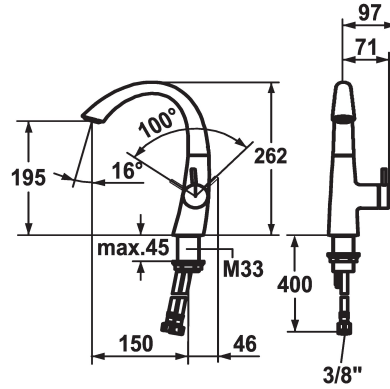

KWC ZOE Lever mixer - Basin

Modell-Linie: ZOE | 12.208.141.000FL
Hanat | Käsi­käyt­toiset hanat

KWC-No.

123341
chromeline, A 150, flexible connection hoses, with pop-up valve

123343
chromeline, A 150, flexible connection hoses, without pop-up valve

- * Lever mixer
- * Lever installation only possible on the right side
- Child safety: cold water flow in lever position towards the front
- * gap between wall and centre of mounting hole min. 45 mm
- * EcoProtect - water-saving device
- * Swivel spout 90°
- Neoperl® Caché®

ATT-KWC- ABLAUFGARNITUR

mit_Ablaufgarnitur

ohne_Ablaufgarnitur

- * OptimalSpace - ample space for washing or working
- * KWC cartridge S 25
- with ceramic discs
- flow rate and temperature continuously variable
- * Flexible connection hoses 3/8"
- * Fastening by means of threaded sleeve M33 x 1.5
- * Mounting hole size ø35 mm

Tekniset tiedot

A_Spout_Spray
ATT-KWC-ABLAUFGARNITUR
Connection
Spout
Handling
ATT-KWC-FARBCODE
Installation_type
Faucet_typ
Measure_Height
G_Acoustic group
Projection_A
EnergyLabelCH
ATT-KWC-MASS-WASSERAUSTRITT
Materiaali
lviCode