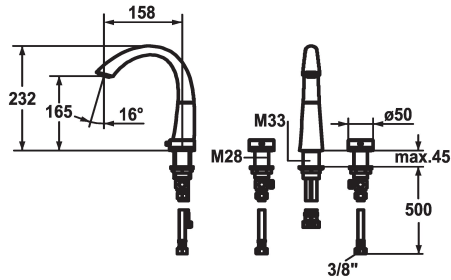

KWC ZOE Two-handle mixer - Basin

Modell-Linie: ZOE | 12.203.161.000FL
Taps | Manual taps

KWC-No.

123347
chromeline, A 150, flexible connection hoses, with pop-up valve

123349
chromeline, A 150, flexible connection hoses, without pop-up valve

- * Two-handle mixer
- * 3-hole
- * EcoProtect - water-saving device
- * Swivel spout 90°
- Neoperl® Caché®

pop-up valve

with pop-up valve

without pop-up valve

- * OptimalSpace - ample space for washing or working
- * Flexible connection hoses 3/8"
- * Fastening by means of threaded sleeve M33 x 1.5 / M28 x 1.5
- * Mounting hole size ø35 mm / ø30 mm

Technical Data

Flow rate
pop-up valve
Connection
Spout
Handling
Color code
Installation type
Faucet_typ
Measure Height
Acoustic group
Projection A
Energy label
Dimension Water outlet
material

6 l/min (3 bar)
without pop-up valve
Flexible connection hoses
swivel
top lever
chromeline
Pillar installation
Installation aids and tools
232
yes
A 150
A
165
Brass