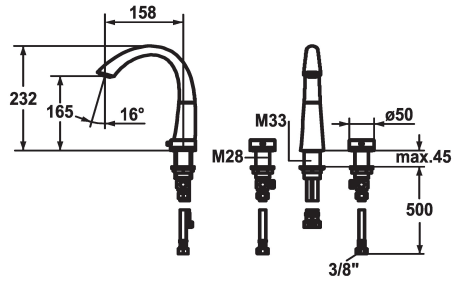

KWC ZOE Two-handle mixer - Basin

Modell-Linie: ZOE | 12.203.161.000FL
Kranar | Hydraulické armatúry

KWC-No.

123347
chromeline, A 150, flexible connection hoses, with pop-up valve

123349
chromeline, A 150, flexible connection hoses, without pop-up valve

- * Two-handle mixer
- * 3-hole
- * EcoProtect - water-saving device
- * Swivel spout 90°
- Neoperl® Caché®

ATT-KWC- ABLAUFGARNITUR

mit_Ablaufgarnitur

ohne_Ablaufgarnitur

- * OptimalSpace - ample space for washing or working
- * Flexible connection hoses 3/8"
- * Fastening by means of threaded sleeve M33 x 1.5 / M28 x 1.5
- * Mounting hole size ø35 mm / ø30 mm

Technical Data

A_Spout_Spray
ATT-KWC-ABLAUFGARNITUR
Connection
ATT-KWC-AUSLAUF
Handling
ATT-KWC-FARBCODE
Installation_type
Faucet_typ
Measure_Height
G_Acoustic group
Projection_A
EnergyLabelCH
ATT-KWC-MASS-WASSERAUSTRITT
Material

6 l/min (3 bar)
ohne_Ablaufgarnitur
Flexible_Anschlusschläuche
schwenkbar
topbedient
chromeline
Standmontage
03
232
1
A150
A
165
Mässing