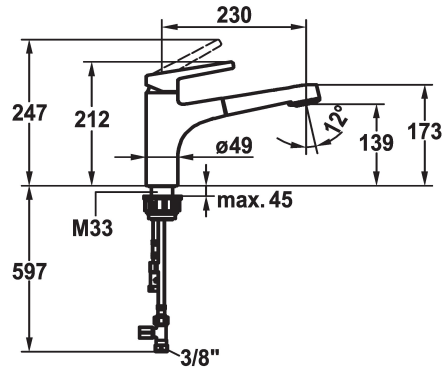

## KWC SUNO

Lever mixer - Kitchen - Low pressure

Modell-Linie: SUNO | 10.175.033.000FL

Kranar | Hydraulické armatúry

### KWC-No.

**123962**

chromeline, A 230, flexible connection hoses

- \* Lever mixer
- \* TouchProtect - anti-scald protection thanks to the "double skin" principle
- \* Pull-out spray
  - SprayClean - easy to clean and actively prevents limescale buildup
  - up to 600 mm pull-out length
  - PowerClean - needle spray mode, with automatic diverter reset
  - hose surface to fit faucet surface

- \* Hose guide, swivelling 130°
- \* EasyLock - a pull-out spray that easily slides back into place
- \* KWC cartridge M 35 H
  - with ceramic discs
  - flow rate and temperature continuously variable
- \* Flexible connection hoses 3/8"
- \* Fastening by means of threaded sleeve M33 x 1.5
- \* Mounting hole size ø35 mm

Installation\_type

Faucet\_typ

Measure\_Height

ATT-KWC-ENERGIESPAREN

G\_Acoustic group

Projection\_A

EnergyLabelCH

ATT-KWC-MASS-WASSERAUSTRITT