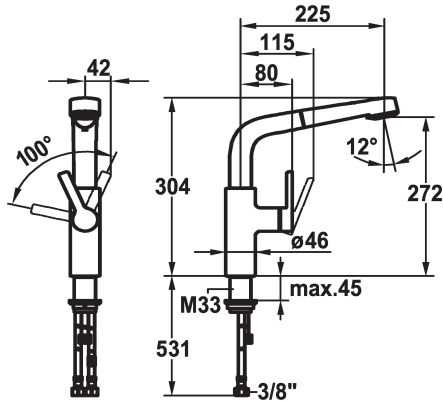

### KWC-No.

**123971**  
chromeline, A 225, flexible connection hoses

- \* Lever mixer
- \* Lever installation only possible on the right side
- Child safety: cold water flow in lever position towards the front
- \* gap between wall and centre of mounting hole min. 42 mm
- \* TouchProtect - anti-scald protection thanks to the "double skin" principle
- \* Pull-out spray
  - SprayClean - easy to clean and actively prevents limescale buildup
  - up to 600 mm pull-out length
  - PowerClean - needle spray mode, with automatic diverter reset

- hose surface to fit faucet surface
- \* Hose guide, swivelling 360°
- \* EasyLock - a pull-out spray that easily slides back into place
- \* OptimalSpace - ample space for washing or working
- \* KWC cartridge S 25
  - with ceramic discs
  - flow rate and temperature continuously variable
- \* Flexible connection hoses 3/8"
- \* Fastening by means of threaded sleeve M33 x 1.5
- \* Mounting hole size ø35 mm

### Technical Data

Flow rate needle spray
Flow rate normal spray
Connection
Spout
Handling
Kitchenspray
Color code
Installation type
Faucet_typ
Design
Dimension Height
Acoustic group
Projection A
Energy label
Dimension Water outlet
material

10 l/min (3 bar)
10 l/min (3 bar)
Flexible connection hoses
swivel
side lever
Pull-out spray
chromeline
Pillar installation
Faucet
L-Spout
304
yes
A 225
B
272
MESSING