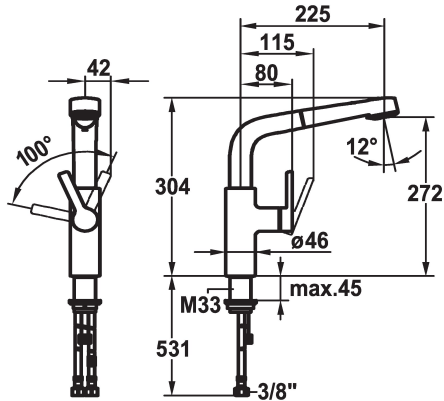

KWC SUNO Lever mixer - Kitchen

Modell-Linie: SUNO | 10.171.003.000FL
Taps | Manual taps

KWC-No.

123971

chromeline, A 225, flexible connection hoses

- * Lever mixer
- * Lever installation only possible on the right side
- Child safety: cold water flow in lever position towards the front
- * gap between wall and centre of mounting hole min. 42 mm
- * TouchProtect - anti-scald protection thanks to the "double skin" principle
- * Pull-out spray
 - SprayClean - easy to clean and actively prevents limescale buildup
 - up to 600 mm pull-out length
 - PowerClean - needle spray mode, with automatic diverter reset

- hose surface to fit faucet surface
- * Hose guide, swivelling 360°
- * EasyLock - a pull-out spray that easily slides back into place
- * OptimalSpace - ample space for washing or working
- * KWC cartridge S 25
 - with ceramic discs
 - flow rate and temperature continuously variable
- * Flexible connection hoses 3/8"
- * Fastening by means of threaded sleeve M33 x 1.5
- * Mounting hole size ø35 mm

Technical Data

Flow rate needle spray
Flow rate normal spray
Connection
Spout
Handling
Kitchenspray
Color code
Installation type
Faucet_typ
Design
Measure Height
Acoustic group
Projection A
Energy label
Dimension Water outlet
material

10 l/min (3 bar)
10 l/min (3 bar)
Flexible connection hoses
swivel
side lever
Pull-out spray
chromeline
Pillar installation
Faucet
L-Spout
304
yes
A 225
B
272
MESSING