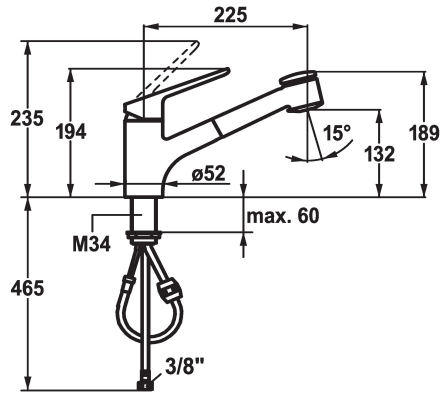

## KWC ISLA Lever mixer - Kitchen

Modell-Linie: ISLA | 10.371.033.000FL  
Kranar | Hydraulické armatúry

### KWC-No.

**123994**  
chromeline, A 225, flexible connection hoses

- \* Lever mixer
- \* TouchProtect - anti-scald protection thanks to the "double skin" principle
- \* Pull-out spray
  - SprayClean - easy to clean and actively prevents limescale buildup
  - up to 700 mm pull-out length
  - PowerClean - needle spray mode, with automatic diverter reset
  - TwistProtect - 360° swiveling spray

- \* Hose guide, swivelling 95°
- \* EasyLock - a pull-out spray that easily slides back into place
- \* KWC cartridge M 35 S
  - with ceramic discs
  - flow rate and temperature continuously variable
- \* Flexible connection hoses 3/8"
- \* Fastening by means of threaded sleeve M34 x 1
- \* Mounting hole size ø35 mm

9 l/min (3 bar)
9 l/min (3 bar)
Flexible_Anschlusschläuche
schwenkbar
topbedient
Auszugbrause
chromeline
Standmontage
01
194
2
A225
B
132
MESSING