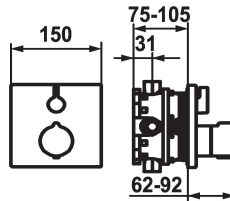

KWC SHOWERCULTURE Trim kit - Thermostatic mixer - Shower

Modell-Linie: **SHOWERCULTURE** | 21.004.801.000
Valves | Thermostatic mixing valve

KWC-No.

124008
chromeline, Trim kit

125545
matt black, Trim kit

124967
brushed steel, Trim kit

Color code

chrome

matt black

brushed steel

- * Trim kit with thermostatic function unit design
- * Outflow top or below
- * SkinProtect - Safety stop prevents scalding
- * Turning handle to control flow
- * Inherently safe against backflow
- * Scope of delivery:
 - Function unit, temperature lever, sleeve, cover plate, holder for

- escutcheon handle to control flow
 - Fastening of the cover plate without screws
- * To be ordered separately:
 - Unit for concealed installation KWC BLUEBOX®
 - ½", without shut-off valve, 39.999.900.931
 - ¾" (½"), with shut-off valve, 39.999.910.931

Technical Data

Flow rate
Diameter
Handling
Color code
Installation_type
Faucet_typ
Acoustic group
Concealed_unit
Energy Label
material

19 l/min (3 bar)
150 x 150
front lever
chrome
Wall mounted
Display
Battery1
Trim kit
C
Brass