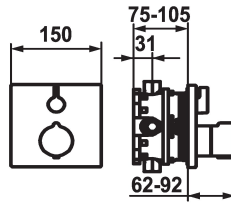

## KWC SHOWERCULTURE Trim kit - Thermostatic mixer - Shower

Modell-Linie: **SHOWERCULTURE** | 21.004.801.000  
Valves | Thermostatic mixing valve

### KWC-No.

**124008**  
chromeline, Trim kit

**125545**  
matt black, Trim kit

**124967**  
brushed steel, Trim kit

### Color code

chromeline

matt black

brushed steel

- \* Trim kit with thermostatic function unit design
- \* Outflow top or below
- \* SkinProtect - Safety stop prevents scalding
- \* Turning handle to control flow
- \* Inherently safe against backflow
- \* Scope of delivery:
  - Function unit, temperature lever, sleeve, cover plate, holder for

### Technical Data

Flow rate
Diameter
Handling
Color code
Installation type
Faucet_typ
Acoustic group
Concealed unit
Energy label
material

19 l/min (3 bar)
150 x 150
front lever
chromeline
Wall mounted
Display
yes
Trim kit
C
Brass