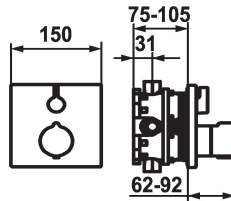

## KWC SHOWERCULTURE Trim kit - Thermostatic mixer - Shower

Modell-Linie: **SHOWERCULTURE** | 21.004.801.000  
Valves | Thermostatic mixing valve

### KWC-No.

**124008**  
chromeline, Trim kit

**125545**  
matt black, Trim kit

**124967**  
brushed steel, Trim kit

### Color code

chromeline

matt black

brushed steel

- \* Trim kit with thermostatic function unit design
- \* Outflow top or below
- \* SkinProtect - Safety stop prevents scalding
- \* Turning handle to control flow
- \* Inherently safe against backflow
- \* Scope of delivery:  
- Function unit, temperature lever, sleeve, cover plate, holder for

### Technical Data

Flow rate
Diameter
Handling
Color code
Installation type
Faucet_typ
Acoustic group
Concealed unit
Energy label
material

19 l/min (3 bar)
150 x 150
front lever
chromeline
Wall mounted
Display
yes
Trim kit
C
Brass