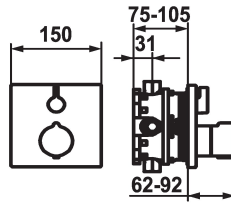

## KWC SHOWERCULTURE Trim kit - Thermostatic mixer - Shower

Modell-Linie: **SHOWERCULTURE | 21.004.801.000**  
Valves | Termostaattiset sekoitusventtiilit

### KWC-No.

**124008**  
chromeline, Trim kit

**125545**  
matt black, Trim kit

**124967**  
brushed steel, Trim kit

- escutcheon handle to control flow
- Fastening of the cover plate without screws
- \* To be ordered separately:  
- Unit for concealed installation KWC BLUEBOX®  
1/2", without shut-off valve, 39.999.900.931  
3/4" (1/2"), with shut-off valve, 39.999.910.931

ATT-KWC-UNTERPUTZ

EnergyLabelCH

Materiaali

IviCode

19 l/min (3 bar)

150x150

frontbedient

chromeline