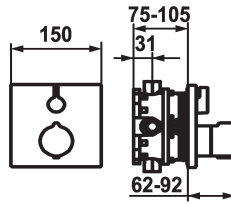

KWC SHOWERCULTURE Trim kit - Thermostatic mixer - Shower

Modell-Linie: **SHOWERCULTURE | 21.004.801.000**
Zawory | Termostatyczne zawory mieszające

KWC-No.

124008
chromeline, Trim kit

125545
matt black, Trim kit

124967
brushed steel, Trim kit

ATT-KWC-FARBCODE

chromeline

matt black

brushed steel

- * Trim kit with thermostatic function unit design
- * Outflow top or below
- * SkinProtect - Safety stop prevents scalding
- * Turning handle to control flow
- * Inherently safe against backflow
- * Scope of delivery:
- Function unit, temperature lever, sleeve, cover plate, holder for

- escutcheon handle to control flow
- Fastening of the cover plate without screws
- * To be ordered separately:
- Unit for concealed installation KWC BLUEBOX®
1/2", without shut-off valve, 39.999.900.931
3/4" (1/2"), with shut-off valve, 39.999.910.931

ATT-KWC-UNTERPUTZ

EnergyLabelCH

Materiał

19 l/min (3 bar)

150x150

frontbedient

chromeline

Montaż naścienny