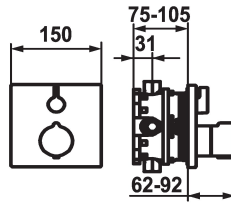

## KWC SHOWERCULTURE Trim kit - Thermostatic mixer - Shower

Modell-Linie: **SHOWERCULTURE | 21.004.801.000**  
Ventiler | Termostatiska blandningsventiler

### KWC-No.

**124008**  
chromeline, Trim kit

**125545**  
matt black, Trim kit

**124967**  
brushed steel, Trim kit

- escutcheon handle to control flow
- Fastening of the cover plate without screws
- \* To be ordered separately:  
- Unit for concealed installation KWC BLUEBOX®  
1/2", without shut-off valve, 39.999.900.931  
3/4" (1/2"), with shut-off valve, 39.999.910.931

ATT-KWC-UNTERPUTZ

EnergyLabelCH

Material

19 l/min (3 bar)

150x150

frontbedient

chromeline

Väggmontering