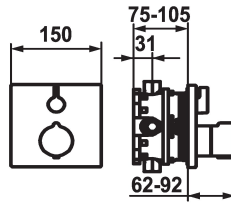

## KWC SHOWERCULTURE Trim kit - Thermostatic mixer - Tub

Modell-Linie: **SHOWERCULTURE | 20.004.801.000**  
Showers | Complementary parts showers

KWC-No.	Color code	Concealed_unit
<b>124009</b> chromeline, Trim kit	chrome	Trim kit
<b>125546</b> matt black, Trim kit	matt black	power supply conc. Inst.1
<b>125547</b> matt black, Trim kit, with vacuum breaker	matt black	prepared for mains operatio1
<b>124968</b> brushed steel, Trim kit	brushed steel	Trim kit
<b>124969</b> brushed steel, Trim kit, with vacuum breaker	brushed steel	Trim kit, with vacuum breaker
<b>124010</b> chromeline, Trim kit, with vacuum breaker	chrome	Trim kit, with vacuum breaker

- \* Trim kit with thermostatic function unit design
- \* Outflow top and below
- \* SkinProtect - Safety stop prevents scalding
- \* Turning handle to control flow and for diverter
- \* Intrinsically safe against backflow
- \* Scope of delivery:  
- Function unit, temperature lever, sleeve, cover plate, holder for

- escutcheon handle to control flow and for diverter
- Fastening of the cover plate without screws
- \* To be ordered separately:  
- Unit for concealed installation KWC BLUEBOX®  
1/2", without shut-off valve, 39.999.900.931  
3/4" (1/2"), with shut-off valve, 39.999.910.931

### Technical Data

Flow rate	19 l/min (3 bar)
Diameter	150 x 150
Handling	front lever
Color code	chrome
Installation_type	Wall mounted
Faucet_typ	Display
Acoustic group	Battery1
Concealed_unit	Trim kit
Energy Label	C
material	MESSING