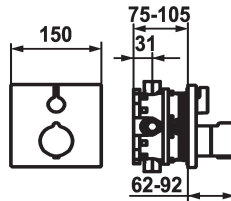

## KWC SHOWERCULTURE Trim kit - Thermostatic mixer - Tub

Modell-Linie: **SHOWERCULTURE | 20.004.811.000**  
Sprchové armatury | Příslušenství Sprchy

### KWC-No.

**124009**  
chromeline, Trim kit

**125546**  
matt black, Trim kit

**125547**  
matt black, Trim kit, with vacuum breaker

**124968**  
brushed steel, Trim kit

**124969**  
brushed steel, Trim kit, with vacuum breaker

½", without shut-off valve, 39.999.900.931

¾" (½"), with shut-off valve, 39.999.910.931

### Technické údaje

ATT-KWC-A\_ABGANG\_UP

19 l/min (3 bar)

ATT-KWC-DURCHMESSER

150x150

Handling

frontbedient

ATT-KWC-FARBCODE