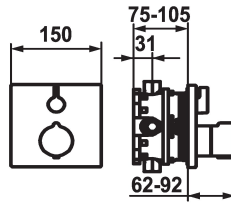

### KWC-No.

**124009**  
chromeline, Trim kit

**125546**  
matt black, Trim kit

**125547**  
matt black, Trim kit, with vacuum breaker

**124968**  
brushed steel, Trim kit

**124969**  
brushed steel, Trim kit, with vacuum breaker

¾" (½"), with shut-off valve, 39.999.910.931

### Technical Data

Flow rate

19 l/min (3 bar)

Diameter

150 x 150

Handling

front lever

Color code