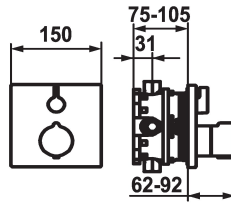

KWC SHOWERCULTURE Trim kit - Thermostatic mixer - Tub

Modell-Linie: SHOWERCULTURE | 20.004.811.000

KWC-No.
124009 chromeline, Trim kit
125546 matt black, Trim kit
125547 matt black, Trim kit, with vacuum breaker
124968 brushed steel, Trim kit
124969 brushed steel, Trim kit, with vacuum breaker
124010 chromeline, Trim kit, with vacuum breaker

ATT-KWC-FARBCODE	ATT-KWC-UNTERPUTZ
chromeline	FM-Set
matt black	3
matt black	4
brushed steel	FM-Set
brushed steel	FM-Set mit SI
chromeline	FM-Set mit SI

- * Trim kit with thermostatic function unit design
- * Outflow top and below
- * SkinProtect - Safety stop prevents scalding
- * Turning handle to control flow and for diverter
- * Intrinsically safe against backflow
- * Scope of delivery:
 - Function unit, temperature lever, sleeve, cover plate, holder for

- escutcheon handle to control flow and for diverter
- Fastening of the cover plate without screws
- * To be ordered separately:
 - Unit for concealed installation KWC BLUEBOX®
 - ½", without shut-off valve, 39.999.900.931
 - ¾" (½"), with shut-off valve, 39.999.910.931

Technical Data
ATT-KWC-A_ABGANG_UP
Diameter
Handling
ATT-KWC-FARBCODE
Installation_type
Faucet_typ
G_Acoustic_group
ATT-KWC-UNTERPUTZ
Material

19 l/min (3 bar)
150x150
frontbedient
chromeline
Vägmontering
04
1
FM-Set mit SI
Mässing