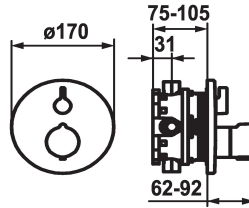

KWC SHOWERCULTURE Trim kit - Thermostatic mixer - Tub

Modell-Linie: **SHOWERCULTURE** | 20.004.802.000
Valves | Thermostatic mixing valve

KWC-No.
124012 chromeline, Trim kit
124013 chromeline, Trim kit, with vacuum breaker
125034 matt black, Trim kit
125035 matt black, Trim kit, with vacuum breaker
125061 brushed steel, Trim kit
125062 brushed steel, Trim kit, with vacuum breaker

- escutcheon handle to control flow and for diverter
- Fastening of the cover plate without screws
- * To be ordered separately:
- Unit for concealed installation KWC BLUEBOX®
1/2", without shut-off valve, 39.999.900.931
3/4" (1/2"), with shut-off valve, 39.999.910.931

Technical Data
Flow rate
Diameter
Handling
Color code
Installation_type
Faucet_typ
Acoustic_group
Concealed_unit
Energy_Label
material

19 l/min (3 bar)
D170
front lever
chrome
Wall mounted
Display
Battery1
Trim kit
C
Brass