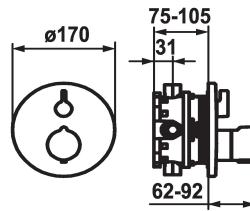

KWC SHOWERCULTURE Trim kit - Thermostatic mixer - Tub

Modell-Linie: **SHOWERCULTURE** | 20.004.802.000
Valves | Thermostatic mixing valve

KWC-No.

124012 chromeline, Trim kit
124013 chromeline, Trim kit, with vacuum breaker
125034 matt black, Trim kit
125035 matt black, Trim kit, with vacuum breaker
125061 brushed steel, Trim kit
125062 brushed steel, Trim kit, with vacuum breaker

- * Trim kit with thermostatic function unit style
- * Outflow top and below
- * SkinProtect - Safety stop prevents scalding
- * Turning handle to control flow and for diverter
- * Inherently safe against backflow
- * Scope of delivery:
- Function unit, temperature lever, sleeve, cover plate, holder for

- escutcheon handle to control flow and for diverter
- Fastening of the cover plate without screws
- * To be ordered separately:
- Unit for concealed installation KWC BLUEBOX®
1/2", without shut-off valve, 39.999.900.931
3/4" (1/2"), with shut-off valve, 39.999.910.931

Technical Data

Flow rate
Diameter
Handling
Color code
Installation type
Faucet_typ
Acoustic group
Concealed unit
Energy label
material

19 l/min (3 bar)
D170
front lever
chromeline
Wall mounted
Display
yes
Trim kit
C
Brass