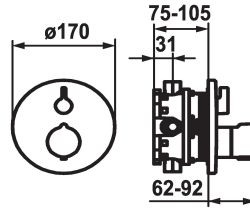

KWC SHOWERCULTURE Trim kit - Thermostatic mixer - Tub

Modell-Linie: **SHOWERCULTURE** | 20.004.802.000
Valves | Thermostatic mixing valve

KWC-No.

124012
chromeline, Trim kit

124013
chromeline, Trim kit, with vacuum breaker

125034
matt black, Trim kit

125035
matt black, Trim kit, with vacuum breaker

125061
brushed steel, Trim kit

125062
brushed steel, Trim kit, with vacuum breaker

Color code

chromeline

chromeline

matt black

- escutcheon handle to control flow and for diverter
- Fastening of the cover plate without screws
- * To be ordered separately:
 - Unit for concealed installation KWC BLUEBOX®
 - ½", without shut-off valve, 39.999.900.931
 - ¾" (½"), with shut-off valve, 39.999.910.931

Technical Data

Flow rate
Diameter
Handling
Color code
Installation type
Faucet_typ
Acoustic group
Concealed unit
Energy label
material

19 l/min (3 bar)
D170
front lever
chromeline
Wall mounted
Display
yes
Trim kit
C
Brass