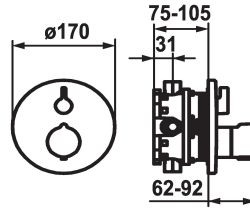

KWC SHOWERCULTURE Trim kit - Thermostatic mixer - Tub

Modell-Linie: **SHOWERCULTURE** | 20.004.812.000
Valves | Thermostatic mixing valve

KWC-No.
124012 chromeline, Trim kit
124013 chromeline, Trim kit, with vacuum breaker
125034 matt black, Trim kit
125035 matt black, Trim kit, with vacuum breaker
125061 brushed steel, Trim kit
125062 brushed steel, Trim kit, with vacuum breaker

- escutcheon handle to control flow and for diverter
- Fastening of the cover plate without screws
- * To be ordered separately:
- Unit for concealed installation KWC BLUEBOX®
1/2", without shut-off valve, 39.999.900.931
3/4" (1/2"), with shut-off valve, 39.999.910.931

Technical Data
Flow rate
Diameter
Handling
Color code
Installation type
Faucet_typ
Acoustic group
Concealed unit
material

19 l/min (3 bar)
D170
front lever
chromeline
Wall mounted
Display
yes
Trim kit, with vacuum breaker
Brass