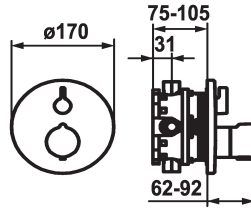

## KWC SHOWERCULTURE Trim kit - Thermostatic mixer - Tub

Modell-Linie: **SHOWERCULTURE | 20.004.812.000**  
Zawory | Termostatyczne zawory mieszające

KWC-No.
<b>124012</b> chromeline, Trim kit
<b>124013</b> chromeline, Trim kit, with vacuum breaker
<b>125034</b> matt black, Trim kit
<b>125035</b> matt black, Trim kit, with vacuum breaker
<b>125061</b> brushed steel, Trim kit
<b>125062</b> brushed steel, Trim kit, with vacuum breaker

ATT-KWC-FARBCODE	ATT-KWC-UNTERPUTZ
chromeline	FM-Set
chromeline	FM-Set mit SI
matt black	FM-Set
matt black	FM-Set mit SI
brushed steel	FM-Set
brushed steel	FM-Set mit SI

- \* Trim kit with thermostatic function unit style
- \* Outflow top and below
- \* SkinProtect - Safety stop prevents scalding
- \* Turning handle to control flow and for diverter
- \* Inherently safe against backflow
- \* Scope of delivery:  
- Function unit, temperature lever, sleeve, cover plate, holder for

- escutcheon handle to control flow and for diverter
- Fastening of the cover plate without screws
- \* To be ordered separately:  
- Unit for concealed installation KWC BLUEBOX®  
1/2", without shut-off valve, 39.999.900.931  
3/4" (1/2"), with shut-off valve, 39.999.910.931

Dane techniczne
ATT-KWC-A_ABGANG_UP
średnicy
Handling
ATT-KWC-FARBCODE
Installation_type
Faucet_typ
G_Acoustic_group
ATT-KWC-UNTERPUTZ
Materiał

19 l/min (3 bar)
D170
frontbedient
chromeline
Montaż naścienny
04
1
FM-Set mit SI
Mosiądz