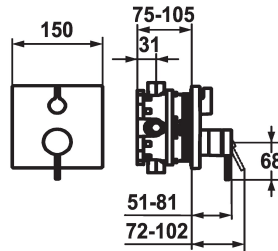

KWC ZOE Trim kit - Lever mixer - Tub

Modell-Linie: ZOE | 20.204.500.000
Sprchové armatury | Vanové armatury

KWC-No.

124015
chromeline, Trim kit

124016
chromeline, Trim kit, with vacuum breaker

- * Trim kit with function unit
- * Outflow top and below
- * Turning handle for diverter
- * KWC cartridge M 35 H
- with ceramic discs
- flow rate and temperature continuously variable
- * Scope of delivery:

ATT-KWC-UNTERPUTZ

FM-Set

FM-Set mit SI

- Function unit, lever, cap, sleeve, cover plate, holder for escutcheon, diverter
- Fastening of the cover plate without screws
- * To be ordered separately:
- Unit for concealed installation KWC BLUEBOX®
- ½", without shut-off valve, 39.999.900.931
- ¾" (½"), with shut-off valve, 39.999.910.931

Technické údaje

ATT-KWC-A_ABGANG_UP

ATT-KWC-DURCHMESSER

Handling

ATT-KWC-FARBCODE

Installation_type

Faucet_typ

G_Acoustic group

ATT-KWC-UNTERPUTZ

EnergyLabelCH

Materiál

19 l/min (3 bar)

150x150

frontbedient

chromeline

montáž na stěnu